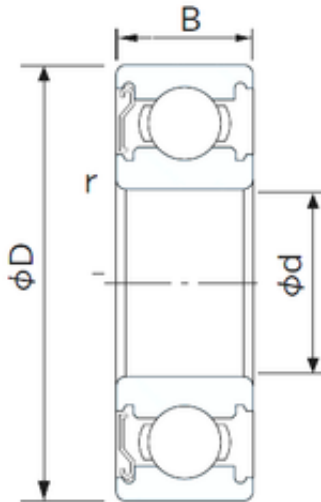

NTN BEARING-SUDAMERICANA, S.A.

200 mm x 250 mm x 24 mm CYSD 6840-Z Ball bearing

Bearing No. 6840-Z

Size	200x250x24 mm
Bore Diameter	200 mm
Outer Diameter	250 mm
Width	24 mm
d	200 mm
D	250 mm
B	24 mm
C	24 mm
r min.	1,5 mm
Weight	2,67 Kg
Basic dynamic load rating (C)	74 kN

6840-Z Bearing 2D drawings and 3D CAD models