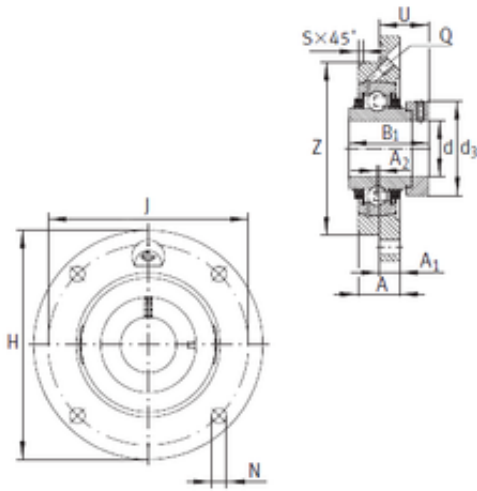

NTN BEARING-SUDAMERICANA, S.A.

TME20-N Bearing 2D drawings and 3D CAD models

INA TME20-N Bearing unit

Bearing No. TME20-N

Bore Diameter	20 mm
d	20 mm
U	24,6 mm
Thread (Q)	M6
Z	62 mm
d3	33 mm
A	17 mm
A1	8 mm
B1	43,7 mm
H	100 mm
J	78 mm
N	9 mm
S	2 mm
A2	2 mm
Weight	0,56 Kg
Basic dynamic load rating (C)	12,8 kN
Category	Bearings
Inventory	0.0
Manufacturer Name	SCHAEFFLER GROUP
Minimum Buy Quantity	N/A
Weight / Kilogram	0.683
Product Group	M06110