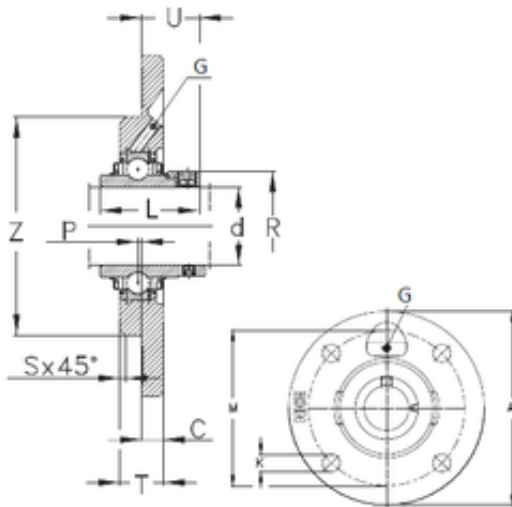

NTN BEARING-SUDAMERICANA, S.A.

NKE RME030 Bearing unit

Bearing No. RME030

Bore Diameter	30 mm
d	30 mm
P	2 mm
U	34,5 mm
K	14,5 mm
Z	90 mm
A	162 mm
C	15 mm
L	50 mm
M	134 mm
R	51 mm
S	2 mm
T	23 mm
Thread (G)	M6

RME030 Bearing 2D drawings and 3D CAD models