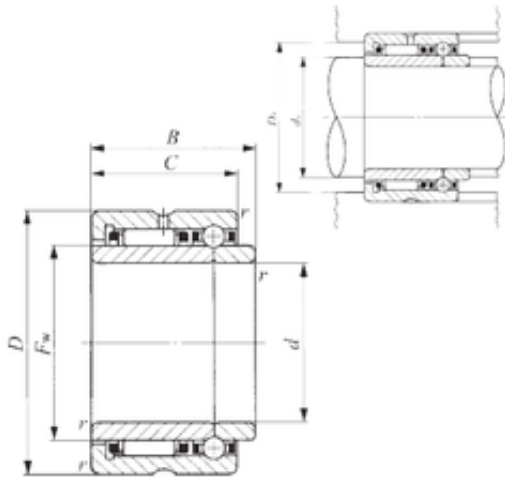

NTN BEARING-SUDAMERICANA, S.A.

15 mm x 28 mm x 20 mm IKO NATB 5902
Complex bearing

Bearing No. NATB 5902

| | |
|--------------------------------|-------------|
| Size | 15x28x20 mm |
| Bore Diameter | 15 mm |
| Outer Diameter | 28 mm |
| Width | 20 mm |
| d | 15 mm |
| Fw | 20 mm |
| D | 28 mm |
| B | 20 mm |
| C | 18 mm |
| r min. | 0,3 mm |
| da min. | 17 mm |
| Da max. | 26 mm |
| Weight | 0,053 Kg |
| Dynamic load rating radial (C) | 7,71 kN |
| Dynamic load rating axial (C) | 1,9 kN |
| Static load rating radial (C0) | 10,2 kN |
| Static load rating axial (C0) | 2,92 kN |

NATB 5902 Bearing 2D drawings and 3D CAD models