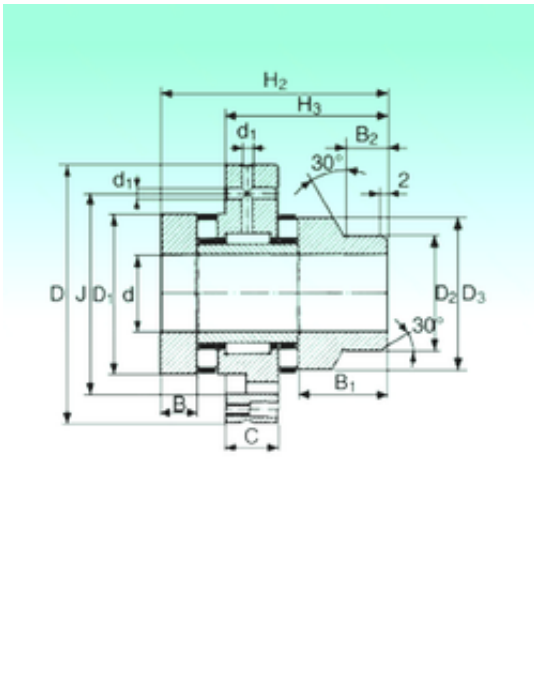

NTN BEARING-SUDAMERICANA, S.A.

ZARF 90210 L TN Bearing 2D drawings and 3D CAD models

90 mm x 210 mm x 22,5 mm NBS ZARF 90210 L TN Complex bearing

Bearing No. ZARF 90210 L TN

Size	90x210x32 mm
Bore Diameter	90 mm
Outer Diameter	210 mm
Width	32 mm
d	90 mm
D	210 mm
C	32 mm
H3	94,5 mm
d1	8 mm
B	22,5 mm
B1	47,5 mm
B2	16 mm
D1	160 mm
D2	130 mm
D3	158 mm
H2	135 mm
J	180 mm
Thread (G)	M12
Weight	15,1 Kg
Dynamic load rating radial (C)	98 kN
Dynamic load rating axial (C)	325 kN
Static load rating radial (C0)	210 kN
Static load rating axial (C0)	36,555 kN
(Grease) Lubrication Speed	700 r/min